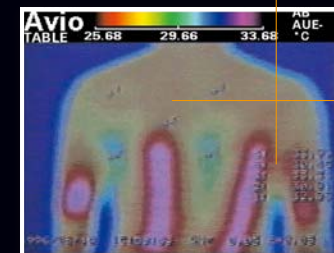

Comparison of Normal Heat and Biomat Far Infrared Rays

After using a conventional heating pad for 10 minutes

Only the outer surface of the skin is affected in this area

There are two types of heating applications here. One is the simple application of a conventional heating pad, while the other is the result of far infrared rays.

One of the main focuses of attention during the 21st century will be on these methods of heating the body using far infrared rays.