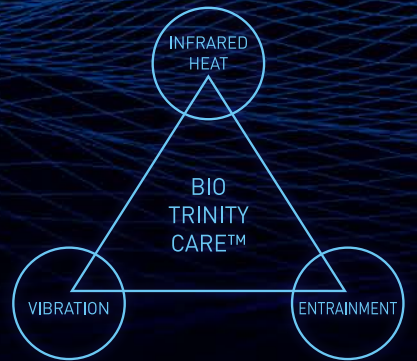

BIOACOUSTIC MAT™ SET

VIBRO-ACOUSTIC WAVES MEET AMETHYST INFRARED RAYS

BioTrinity Care™ = BioAcoustic Mat™ + Biomat®

Combine the BioAcoustic Mat™ with the Biomat® to maximize your relaxation and wellbeing.

BioTrinity Care™ is the synergistic effect caused by using the BioAcoustic Mat™ in conjunction with the Biomat®. The design of the BioAcoustic Mat™ allows the Biomat® to fit comfortably on top. Combining the energies of these two powerful healing tools will maximize your experience.

The therapeutic frequencies will calm the body, and the entrancing music will calm the mind. The BioAcoustic Mat's™ vibrations help the body enter a deep state of tranquility, which allows you to receive the full effects of the far infrared rays and negative ions emitted from the Biomat®.