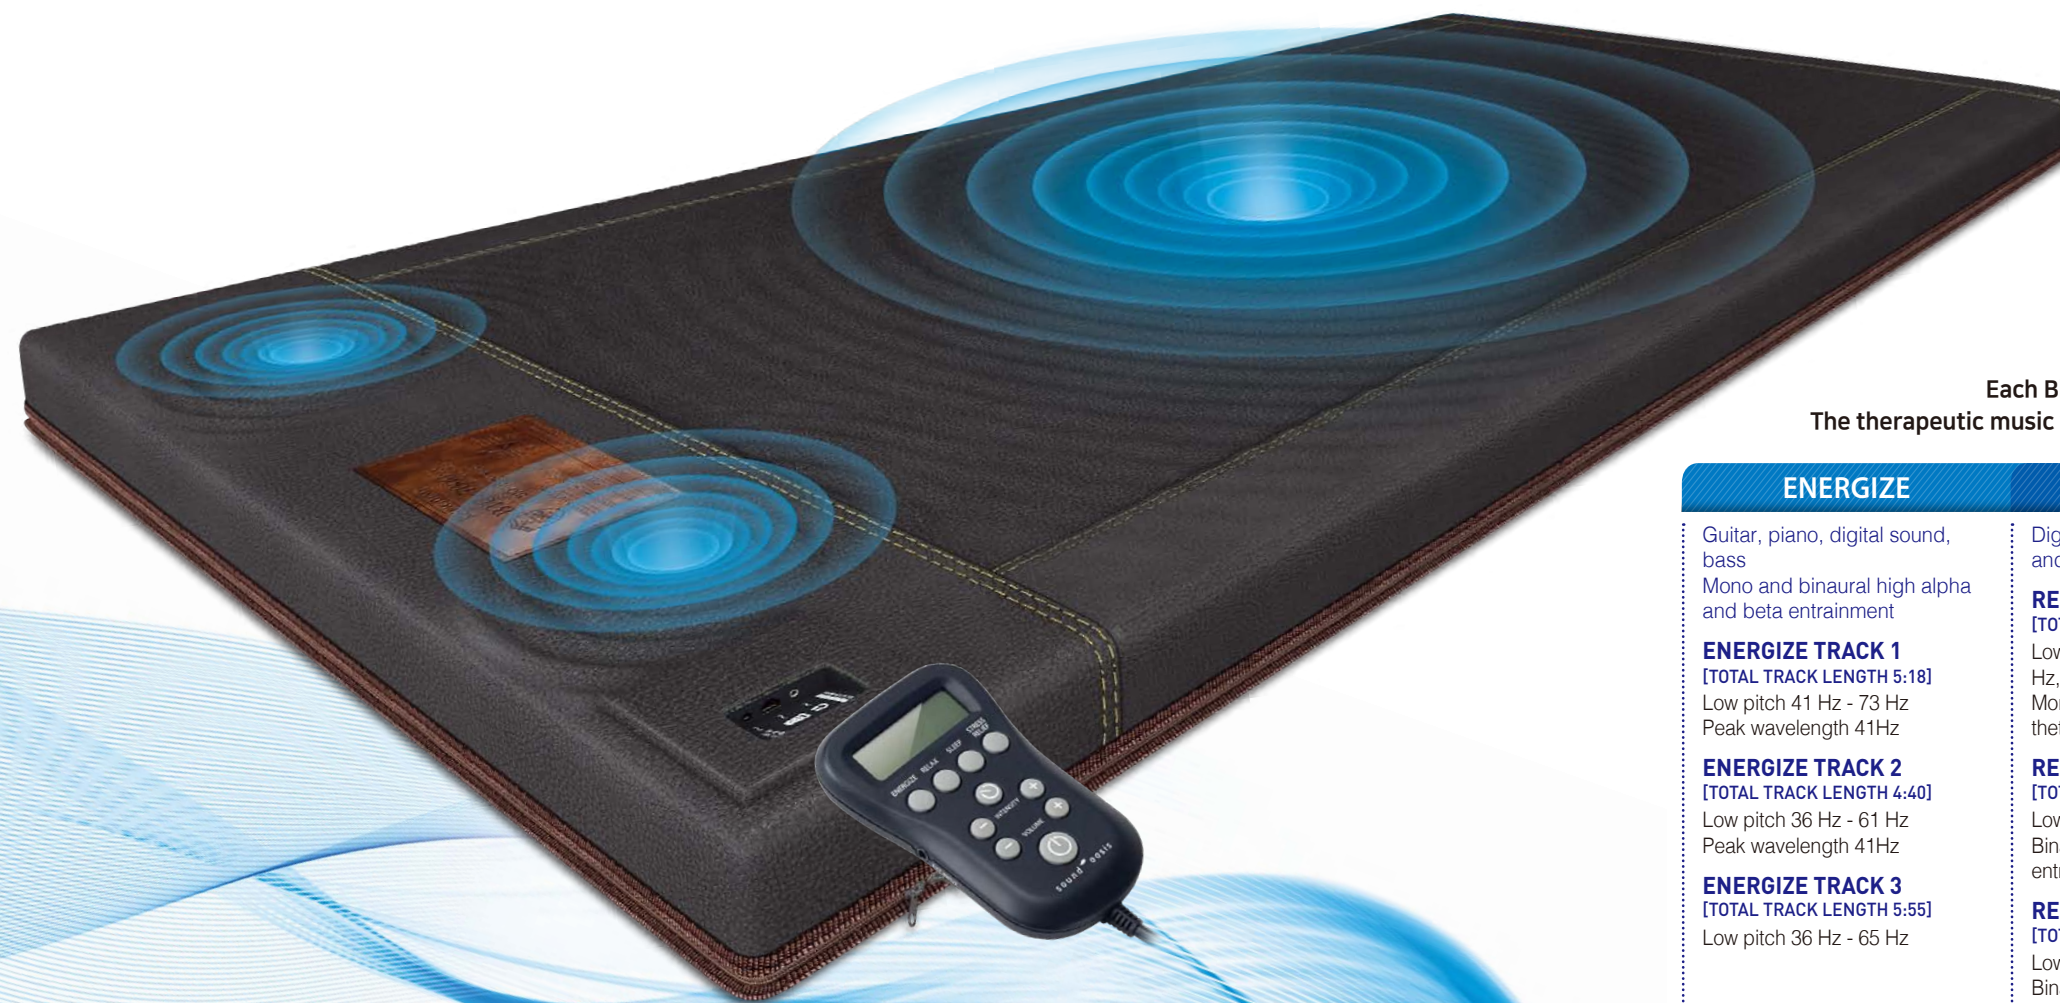

sound oasis®
sleep better. feel better. live better.®

SOUND THERAPY

BioAcoustic Mat™ music is organized into 4 categories to help you renew or relax your body, prepare you for sleep, or to relieve stress.

Each BioAcoustic Mat™ contains 12 tracks developed by vibroacoustic expert, Dr. Lee Bartel. The therapeutic music was created in the Delta, Theta, Alpha, Beta, or Gamma wavelengths for entrainment.

ENERGIZE	RELAX	SLEEP	STRESS RELIEF
Guitar, piano, digital sound, bass Mono and binaural high alpha and beta entrainment ENERGIZE TRACK 1 [TOTAL TRACK LENGTH 5:18] Low pitch 41 Hz - 73 Hz Peak wavelength 41Hz ENERGIZE TRACK 2 [TOTAL TRACK LENGTH 4:40] Low pitch 36 Hz - 61 Hz Peak wavelength 41Hz ENERGIZE TRACK 3 [TOTAL TRACK LENGTH 5:55] Low pitch 36 Hz - 65 Hz	Digital ocean, surf, and nature sounds RELAX TRACK 1 [TOTAL TRACK LENGTH 5:15] Low pitches centered around 40 Hz, 52 Hz and 68 Hz (34 Hz) Mono and binaural alpha and theta entrainment (5 Hz - 8 Hz) RELAX TRACK 2 [TOTAL TRACK LENGTH 4:40] Low pitch - 36 Hz Binaural alpha and theta entrainment RELAX TRACK 3 [TOTAL TRACK LENGTH 5:35] Low pitch - 32 Hz Binaural alpha and theta entrainment	Mono and binaural delta entrainment SLEEP TRACK 1 [TOTAL TRACK LENGTH 4:58] Digital sound Low pitch - 32 Hz SLEEP TRACK 2 [TOTAL TRACK LENGTH 5:00] Digital sound Low pitch - multiple between 27.5 - 44 Hz SLEEP TRACK 3 [TOTAL TRACK LENGTH 6:05] Digital sound Low pitch - multiple between 34 - 52 Hz	Piano, flute, and digital sound STRESS RELIEF TRACK 1 [TOTAL TRACK LENGTH 3:30] Low frequencies - 36 Hz - 41 Hz Mono and binaural theta entrainment 4 Hz - 6 Hz STRESS RELIEF TRACK 2 [TOTAL TRACK LENGTH 3:00] Low frequencies - 32 Hz - 65 Hz Mono and binaural theta entrainment 4 Hz - 6 Hz STRESS RELIEF TRACK 3 [TOTAL TRACK LENGTH 3:40] Low frequencies - 27.5 Hz - 55 Hz Mono entrainment at delta, theta, and alpha Binaural theta entrainment 4 Hz - 6 Hz